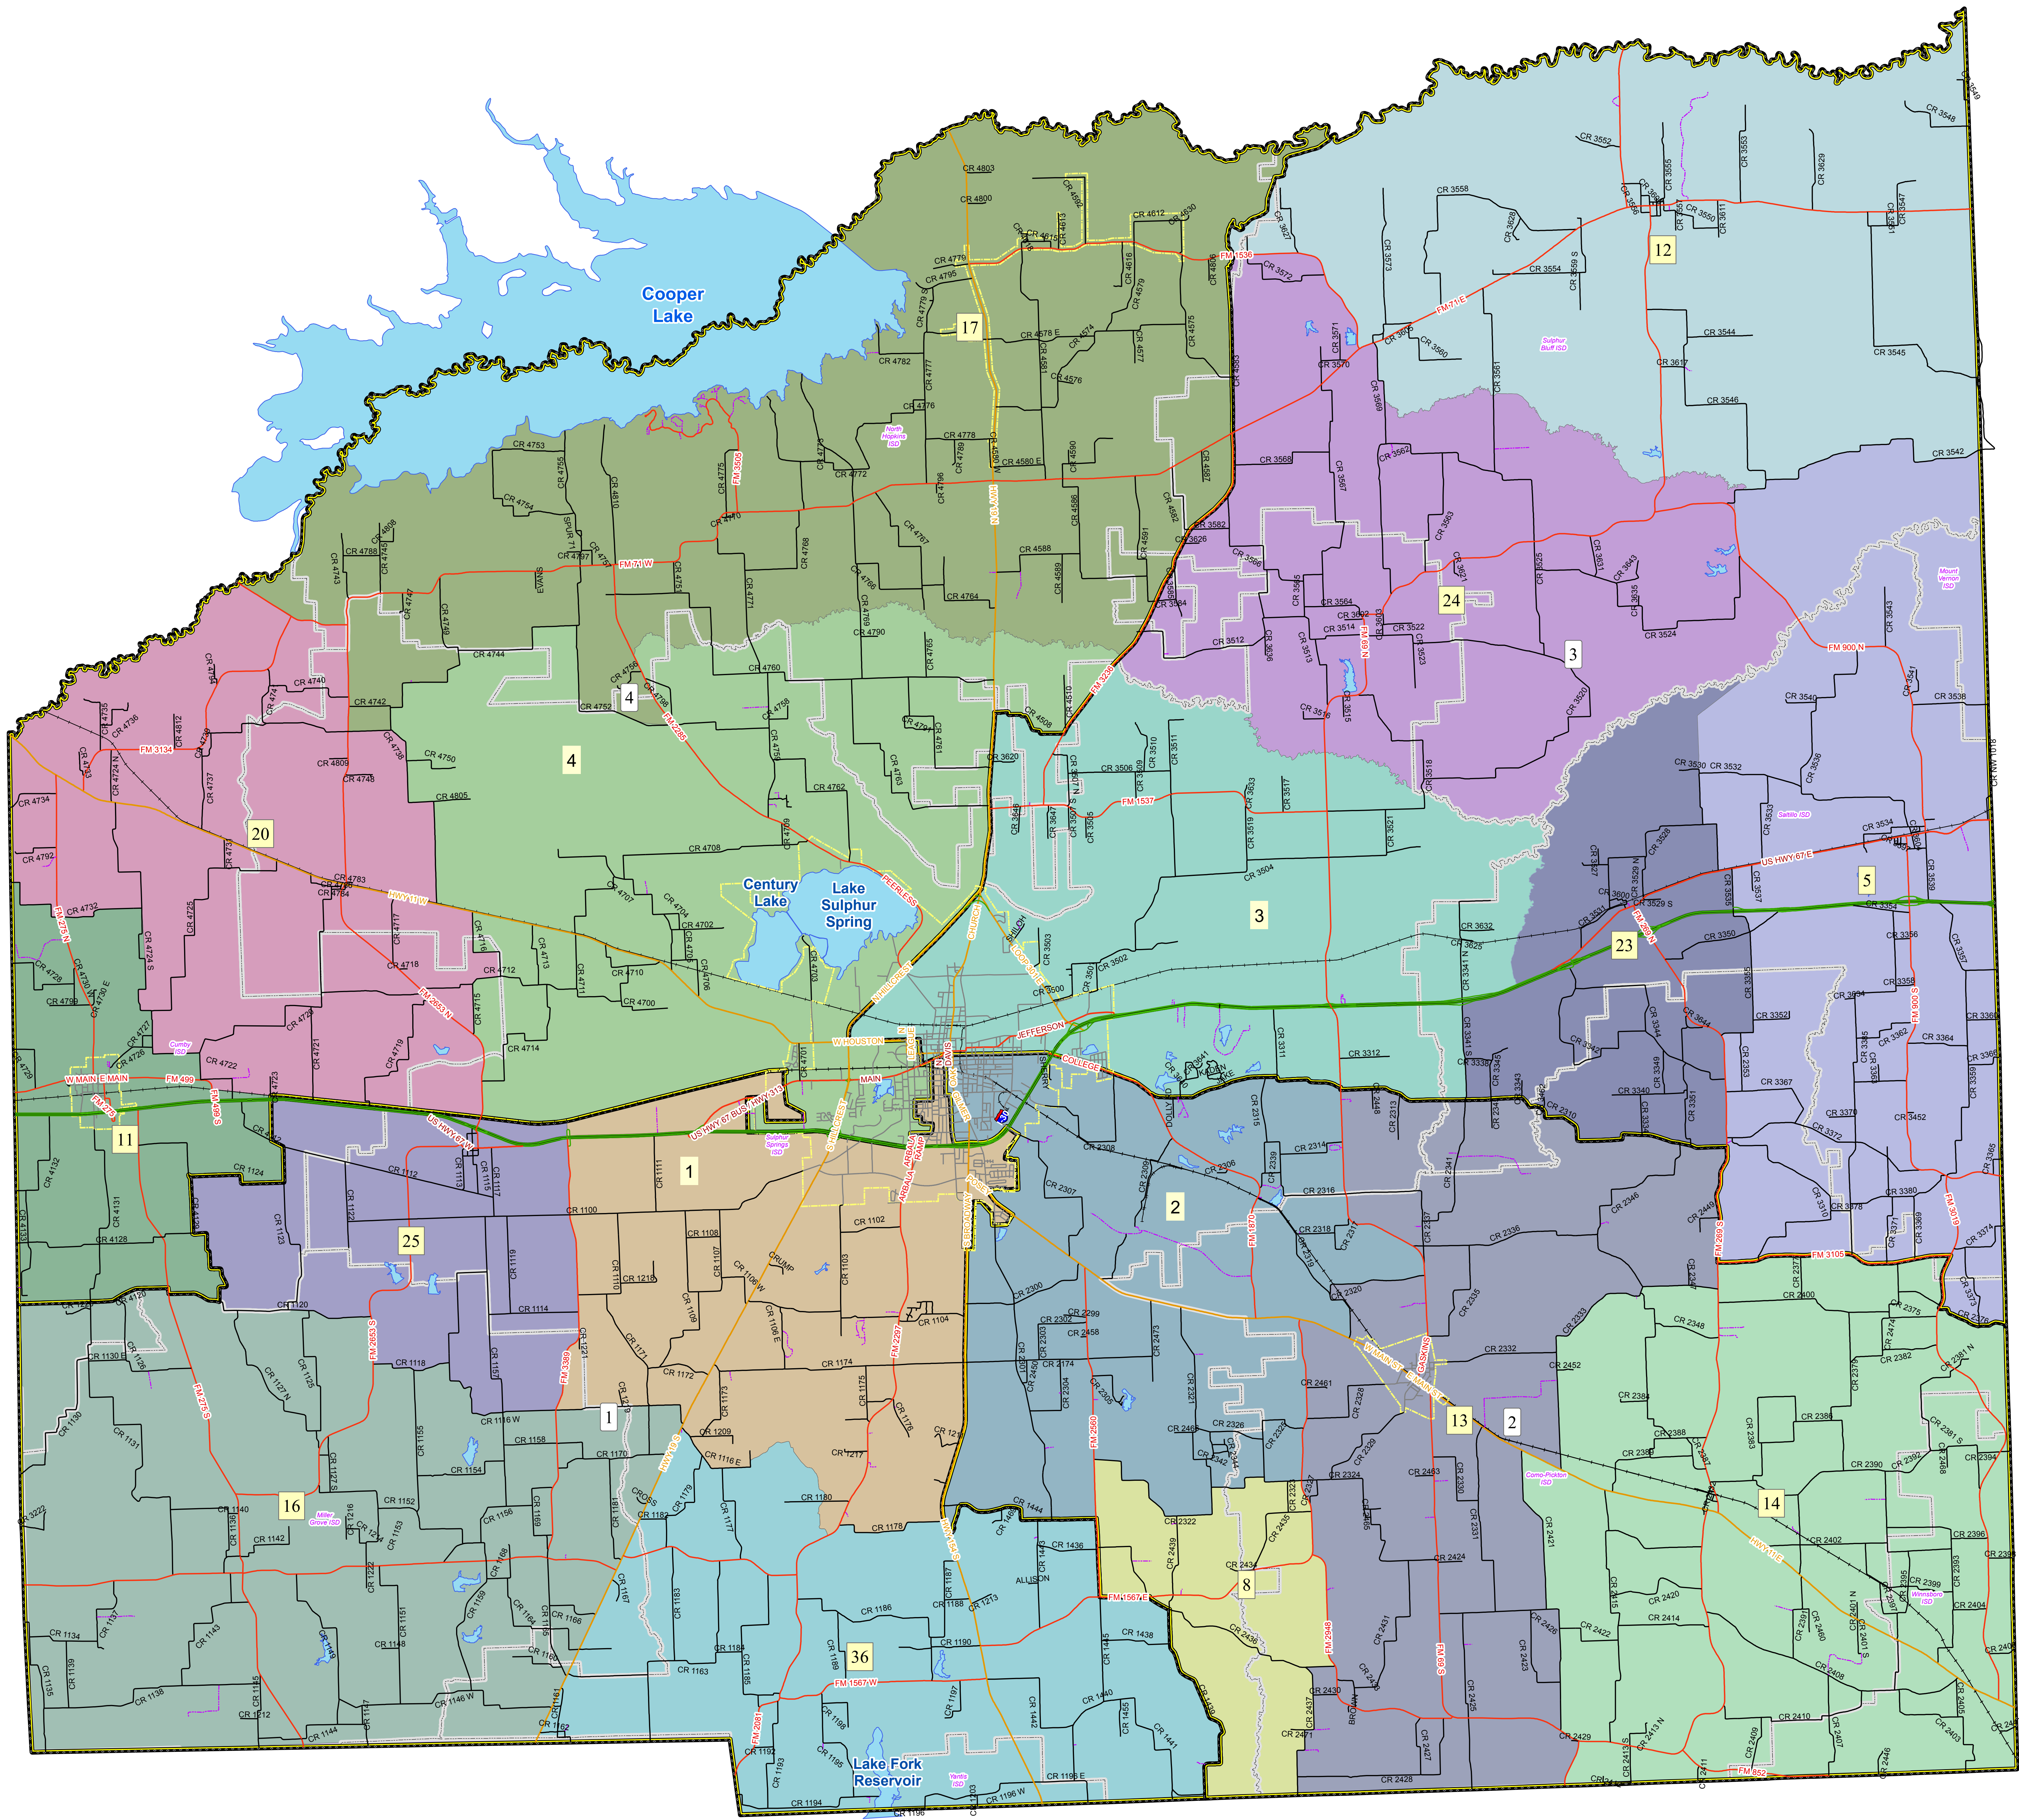

Hopkins County Voting Precincts

1 in = 1 miles

Legend

	Interstate		1		13
	US Hwy		2		14
	St. Hwy.		3		16
	Farm Rd.		4		17
	County Rd.		5		20
	City Street		8		24
	Frontage Rd.		11		25
	Pvt. Rd.		12		36
	CITY				
	RAILROADS				
	COMMISSIONER PRECINCTS				
	LAKES				
	SCHOOL DISTRICTS				